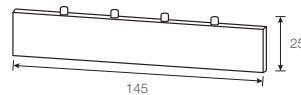

For extension of 48V connectivity when joining straight track sections.

Type	Colour
SXL-TRACK-SC	MB Matt Black

example: SXL-TRACK-SC.MB

**Applicable for non-dim and DALI dimmable.*

CONNECTION PLATE

For mechanical joining of straight track sections.

Type	Colour
SXL-TRACK-CP	MB Matt Black

example: SXL-TRACK-CP.MB

RECESSED KIT

Recessed mounting kit (for SXL-TRACK).

Type
SXL-TRACK-RKT

example: SXL-TRACK-RKT

SUSPENSION KIT

Suspension kit with 1.5m Steel Wire (for SXL-TRACK).