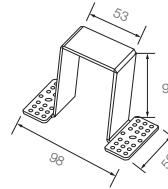

For extension of 48V connectivity when joining straight track sections.

Type	Colour
SXL-TRACK-SC	MB Matt Black

example: SXL-TRACK-SC.MB

**Applicable for non-dim and DALI dimmable.*

CONNECTION PLATE

For mechanical joining of straight track sections.

Type	Colour
SXL-TRACK-CP	MB Matt Black

example: SXL-TRACK-CP.MB

RECESSED KIT

Recessed mounting kit (for SXL-TRACK).

Type
SXL-TRACK-RKT

example: SXL-TRACK-RKT

SUSPENSION KIT

Suspension kit with 1.5m Steel Wire (for SXL-TRACK).