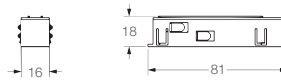

example: SXL-TRACK.1500.MB

POWER FEED CONNECTOR

For connection to external 48V power supply.

Type	Colour
SXL-TRACK-PFC	MB Matt Black

example: SXL-TRACK-PFC.MB

**Applicable for non-dim and DALI dimmable.*

STRAIGHT CONNECTOR

For extension of 48V connectivity when joining straight track sections.

Type	Colour
SXL-TRACK-SC	MB Matt Black

example: SXL-TRACK-SC.MB

**Applicable for non-dim and DALI dimmable.*

CONNECTION PLATE

For mechanical joining of straight track sections.