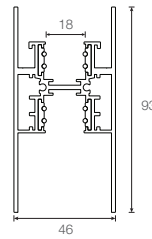

SPACE² XL tuneWHITE TRACKS & ACCESSORIES

TRACK

48V track for surface mounted, recessed mounted or suspended application.

Type	Length	Colour	
SXL-TRACK	1000	1000mm	MB Matt Black
	1500	1500mm	
	2000	2000mm	

example: SXL-TRACK.1500.MB

POWER FEED CONNECTOR

For connection to external 48V power supply.

Type	Colour
SXL-TRACK-PFC	MB Matt Black

example: SXL-TRACK-PFC.MB

**Applicable for non-dim and DALI dimmable.*

STRAIGHT CONNECTOR

For extension of 48V connectivity when joining straight track sections.

Type	Colour
SXL-TRACK-SC	MB Matt Black

example: SXL-TRACK-SC.MB

**Applicable for non-dim and DALI dimmable.*

CONNECTION PLATE

For mechanical joining of straight track sections.