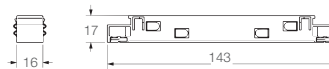

For extension of 48V connectivity when joining straight track sections.

Type	Colour
SXL-TRACK-SC	MB Matt Black

example: SXL-TRACK-SC.MB

**Applicable for non-dim and DALI dimmable.*

CONNECTION PLATE

For mechanical joining of straight track sections.